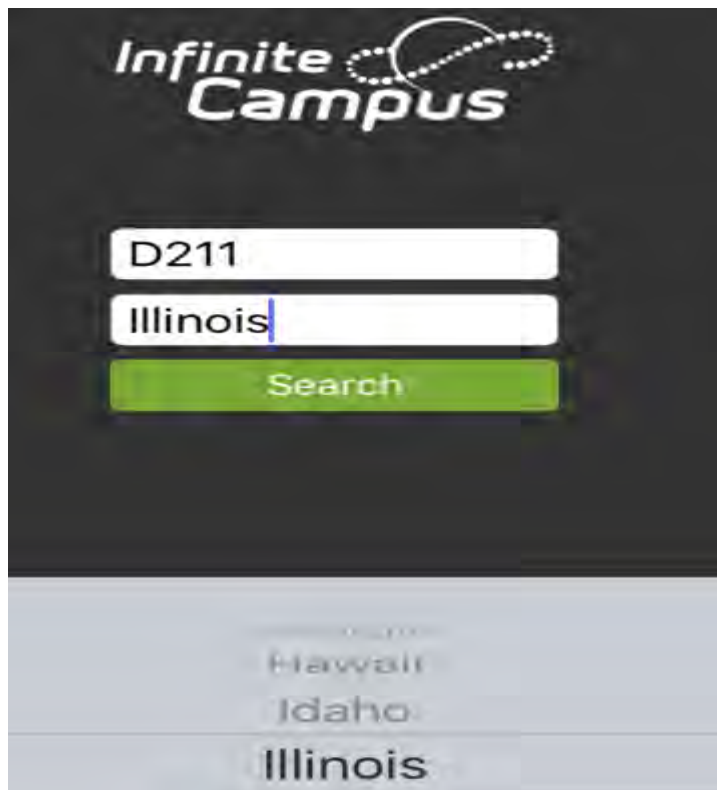

Infinite Campus Portal App

The Infinite Campus Portal app is available for your smartphone or tablet. Log in to the portal to download it.

1. Go to the App Store on your device and search for **Infinite Campus Mobile Portal**. Tap on **GET** and then **OPEN**.

2. Type in **D211** for District and scroll to **Illinois** for State.

3. Tap on **TOWNSHIP H S DIST 211**.

4. Type in your **username** and **password**. Tap on **Log In**.

If you cannot remember your Infinite Campus username and password, please contact the Conant Technology Department at 847-755-3761.