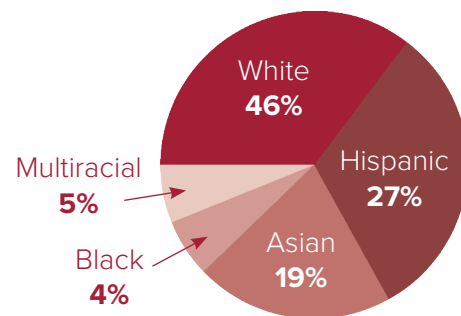

Lisa Small

PRINCIPAL

Brian Harlan

COUNSELORS

Reiko Behlke
College & Career Counselor
rbehlke@d211.org

Kaitlin Aylward
kaylward@d211.org

Danielle Casamassimo
dcasamassimo@d211.org

Joe Kowalski
jkowalski@d211.org

Eric Melton
emelton@d211.org

Liliana Pirtle
lpirtle@d211.org

Brent Swolsky
bswolsky@d211.org

Natalie Tarter
ntarter@d211.org

Julie Vasireddy
jvasireddy@d211.org

Erika Werlein
ewerlein@d211.org

211 SCHAUMBURG HIGH SCHOOL

COMMUNITY BACKGROUND

Township High School District 211 is the largest high school district in the state with over 12,000 students in its five high schools and two alternative high schools. High School District 211 is located about 25 miles northwest of Chicago and serves the communities of Hoffman Estates, Inverness, Palatine, and Schaumburg, and parts of Arlington Heights, Elk Grove Village, Hanover Park, Rolling Meadows, Roselle, Streamwood, and South Barrington. District 211 has earned full recognition status by the State Superintendent of Schools in the State of Illinois.

DISTRICT 211 HIGH SCHOOLS

- District 211 North Campus
- Higgins Education Center
- Hoffman Estates High School
- James B. Conant High School
- Palatine High School
- Schaumburg High School
- William Fremd High School

ENROLLMENT AND STUDENT POPULATION

SCHAUMBURG HIGH SCHOOL

SCHOOL ENROLLMENT	
2,324 STUDENTS	40% LOW INCOME
Grade 9:	594
Grade 10:	560
Grade 11:	602
Grade 12:	568

TRANSCRIPT INFORMATION

D211 CURRICULUM LEVELS

Township High School District 211 offers college and career readiness preparation coursework, Enrollment is open to all students, subject to meeting prerequisite criteria. Course offering may vary year-to-year based on student course requests.

- 22 Honors Level Courses
- 33 Advanced Placement Courses
- 65 Dual Credit Courses
- Transitional English (TE001)
- Transitional Mathematics (TM002)

GRADUATION REQUIREMENTS

English	4.0 Units
Mathematics	3.0 Units
Social Studies	2.0 Units
Science	2.0 Units
Wellness	3.0 Units
Applied Arts	1.0 Unit
Consumer Education	0.5 Unit
Electives	4.5 Units

COURSE CODE LEGEND

1st Digit		2nd Digit	3rd Digit	
1-4	Earliest level student may take course	No significance	0	Fundamental courses
6	Dual credit course		1	General education
			2-7	Regular education
			8	Honors (weighted grade)
			9	Advanced placement (weighted grade)