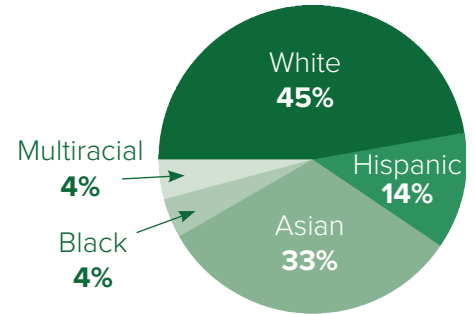

Mark Langer

COUNSELORS

John P. Baima
College & Career Counselor
jbaima@d211.org

Miriam Castro
mcastro@d211.org

Ashley Curtin
acurtin@d211.org

Jaclyn D. Han
jdhan@d211.org

Michael J. King
mking@d211.org

Jillian Koehler
jkoehler@d211.org

Jeffrey G. Lathrop
jlathrop@d211.org

Erin C. Malinowski
emalinowski@d211.org

Jessica A. Monticello
jmonticello@d211.org

Priscilla Torres
ptorres@d211.org

Tony Tosh
ttosh@d211.org

211 FREMD HIGH SCHOOL

COMMUNITY BACKGROUND

Township High School District 211 is the largest high school district in the state with over 12,000 students in its five high schools and two alternative high schools. High School District 211 is located about 25 miles northwest of Chicago and serves the communities of Hoffman Estates, Inverness, Palatine, and Schaumburg, and parts of Arlington Heights, Elk Grove Village, Hanover Park, Rolling Meadows, Roselle, Streamwood, and South Barrington. District 211 has earned full recognition status by the State Superintendent of Schools in the State of Illinois.

DISTRICT 211 HIGH SCHOOLS

- District 211 North Campus
- Higgins Education Center
- Hoffman Estates High School
- James B. Conant High School
- Palatine High School
- Schaumburg High School
- William Fremd High School

ENROLLMENT AND STUDENT POPULATION

FREMD HIGH SCHOOL

SCHOOL ENROLLMENT	
2,601 STUDENTS | 23% LOW INCOME	
Grade 9:	635
Grade 10:	644
Grade 11:	665
Grade 12:	657

TRANSCRIPT INFORMATION

D211 CURRICULUM LEVELS

Township High School District 211 offers college and career readiness preparation coursework, Enrollment is open to all students, subject to meeting prerequisite criteria.

Course offering may vary year-to-year based on student course requests.

- 22 Honors Level Courses
- 33 Advanced Placement Courses
- 65 Dual Credit Courses
- Transitional English (TE001)
- Transitional Mathematics (TM002)

GRADUATION REQUIREMENTS

English	4.0 Units
Mathematics	3.0 Units
Social Studies	2.0 Units
Science	2.0 Units
Wellness	3.0 Units
Applied Arts	1.0 Unit
Consumer Education	0.5 Unit
Electives	4.5 Units

COURSE CODE LEGEND

1st Digit		2nd Digit		3rd Digit	
1-4	Earliest level student may take course	No significance		0	Fundamental courses
6	Dual credit course			1	General education
				2-7	Regular education
				8	Honors (weighted grade)
				9	Advanced placement (weighted grade)

Example: E208 = sophomore year English at the honor level