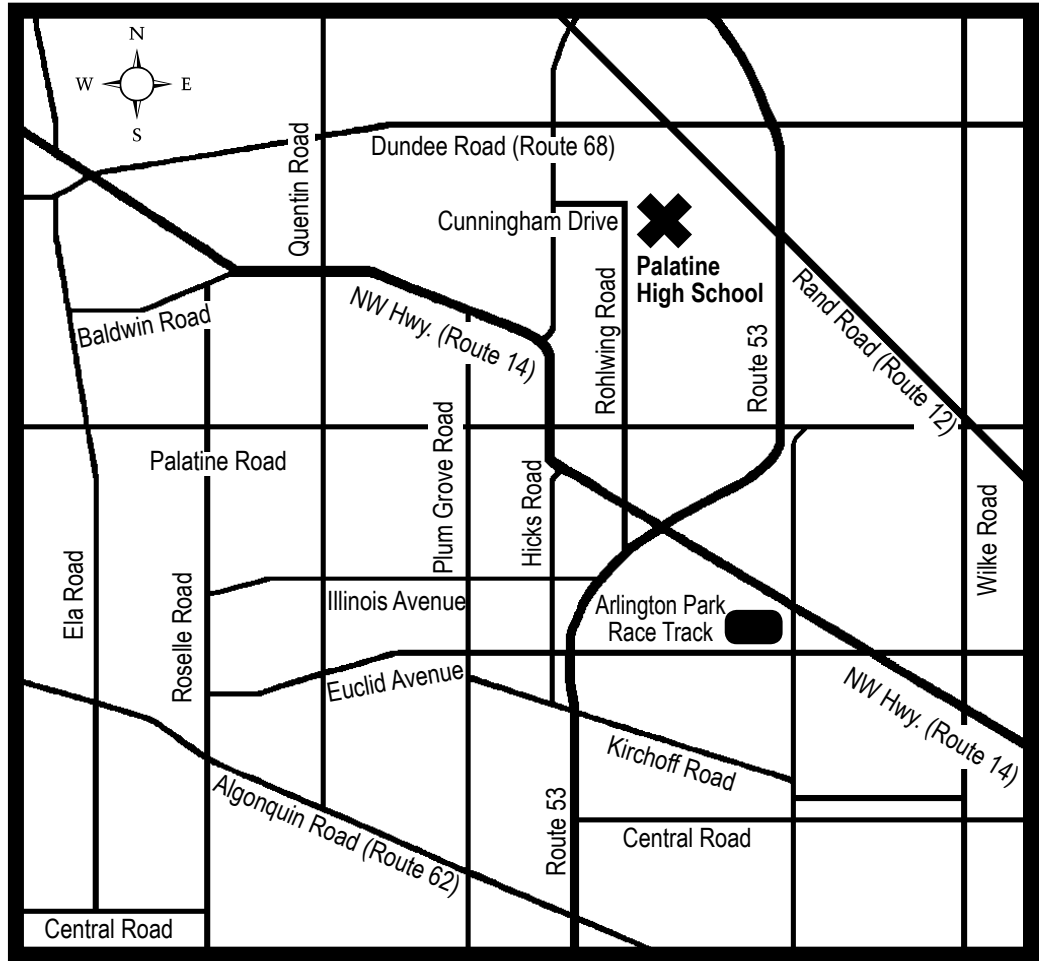

From the North:

- Take 53 south to Palatine Road
- Exit Palatine Road west
- Palatine Road west to Rohlwing Road
- Right turn (north) on Rohlwing Road
- School is approximately 3 miles ahead on the right side

From the South:

- Take I-290 or I-355 north to Route 53 north
- Route 53 north to Palatine Road
- Exit Palatine Road west
- Palatine Road west to Rohlwing Road
- Right turn (north) on Rohlwing Road
- School is approximately 3 miles ahead on the right side

From Chicago:

- Take I-90 west to Route 53 north
- Route 53 north to Palatine Road
- Exit Palatine Road west
- Palatine Road west to Rohlwing Road
- Right turn (north) on Rohlwing Road
- School is approximately 3 miles ahead on the right side

From the West:

- Take I-90 east to Route 53 north
- Route 53 north to Palatine Road
- Exit Palatine Road west
- Palatine Road west to Rohlwing Road
- Right turn (north) on Rohlwing Road
- School is approximately 3 miles ahead on the right side