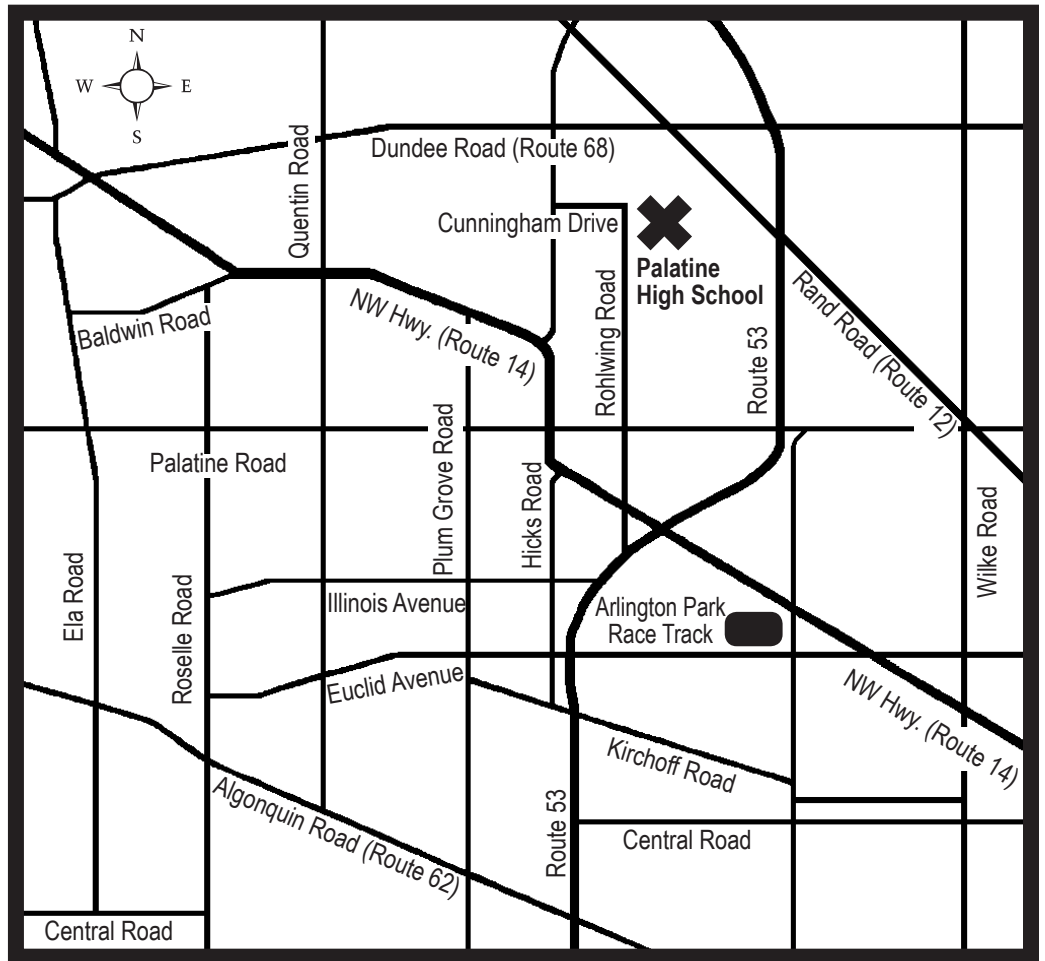

### From the North:

- Take 53 south to Palatine Road
- Exit Palatine Road west
- Palatine Road west to Rohlwing Road
- Right turn (north) on Rohlwing Road
- School is approximately 3 miles ahead on the right side

### From the South:

- Take I-290 or I-355 north to Route 53 north
- Route 53 north to Palatine Road
- Exit Palatine Road west
- Palatine Road west to Rohlwing Road
- Right turn (north) on Rohlwing Road
- School is approximately 3 miles ahead on the right side

### From Chicago:

- Take I-90 west to Route 53 north
- Route 53 north to Palatine Road
- Exit Palatine Road west
- Palatine Road west to Rohlwing Road
- Right turn (north) on Rohlwing Road
- School is approximately 3 miles ahead on the right side

### From the West:

- Take I-90 east to Route 53 north
- Route 53 north to Palatine Road
- Exit Palatine Road west
- Palatine Road west to Rohlwing Road
- Right turn (north) on Rohlwing Road
- School is approximately 3 miles ahead on the right side