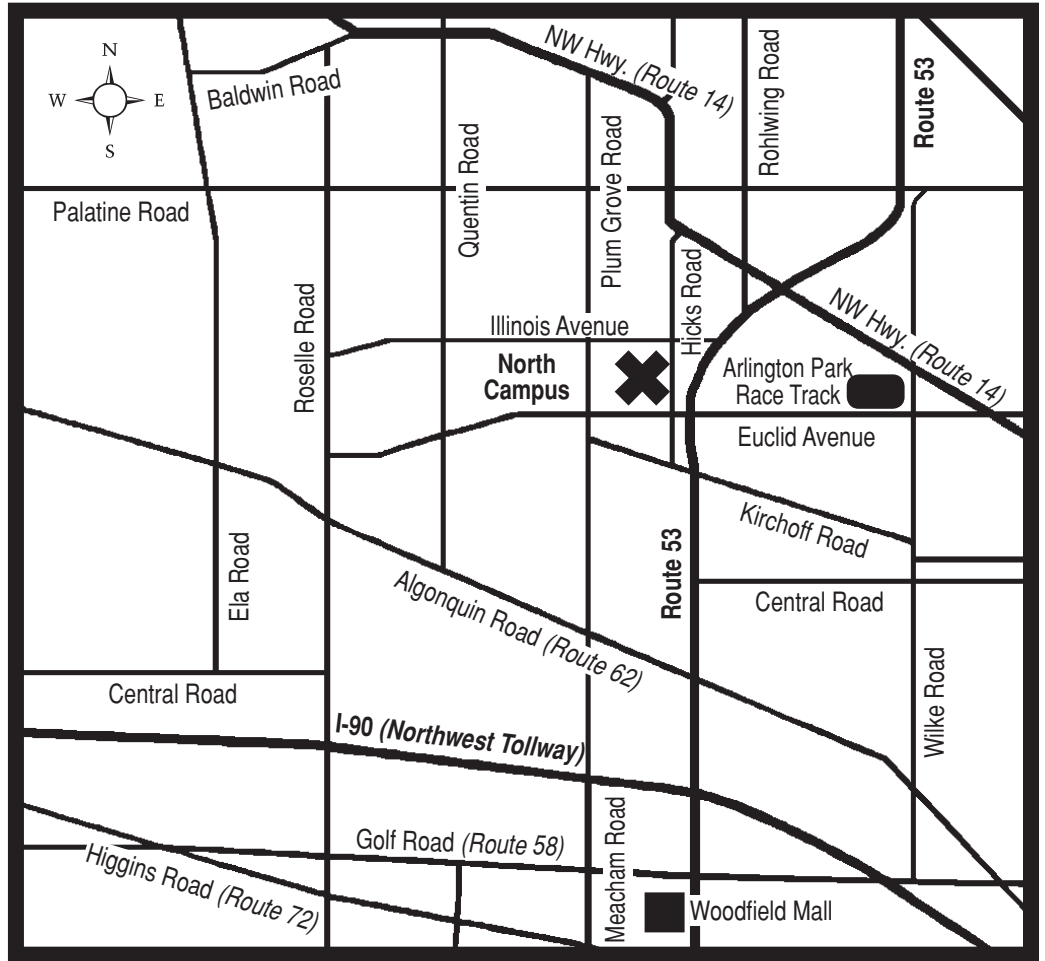

From the North:

- Take Route 53 south to Euclid Avenue
- Exit 53 on Euclid Avenue west
- Euclid Avenue west to Hicks Road
- Right turn (north) on Hicks Road
- Hicks Road north to Illinois Avenue
- Left (west) on Illinois Avenue
- School is on the left

From the South:

- Take I-290 or I-355 north to Route 53 north
- Route 53 north to Euclid Avenue west
- Exit 53 on Euclid Avenue west
- Euclid Avenue west to Hicks Road
- Right turn (north) on Hicks Road
- Hicks Road north to Illinois Avenue
- Left (west) on Illinois Avenue
- School is on the left

From Chicago:

- Take I-90 west to Route 53 north
- Route 53 north to Euclid Ave. west
- Exit 53 on Euclid Ave west
- Euclid Ave west (left) to Hicks Road
- Hicks Road north (right) to Illinois Ave.
- Illinois Ave west (left) to school
- School is on left (south side of street)

From the West:

- Take I-90 east to Route 53 north
- Route 53 north to Euclid Ave.
- Exit 53 on Euclid Ave west
- Euclid Ave west (left) to Hicks Road
- Hicks Road north (right) to Illinois Ave.
- Illinois Ave west (left) to school
- School is on left (south side of street)