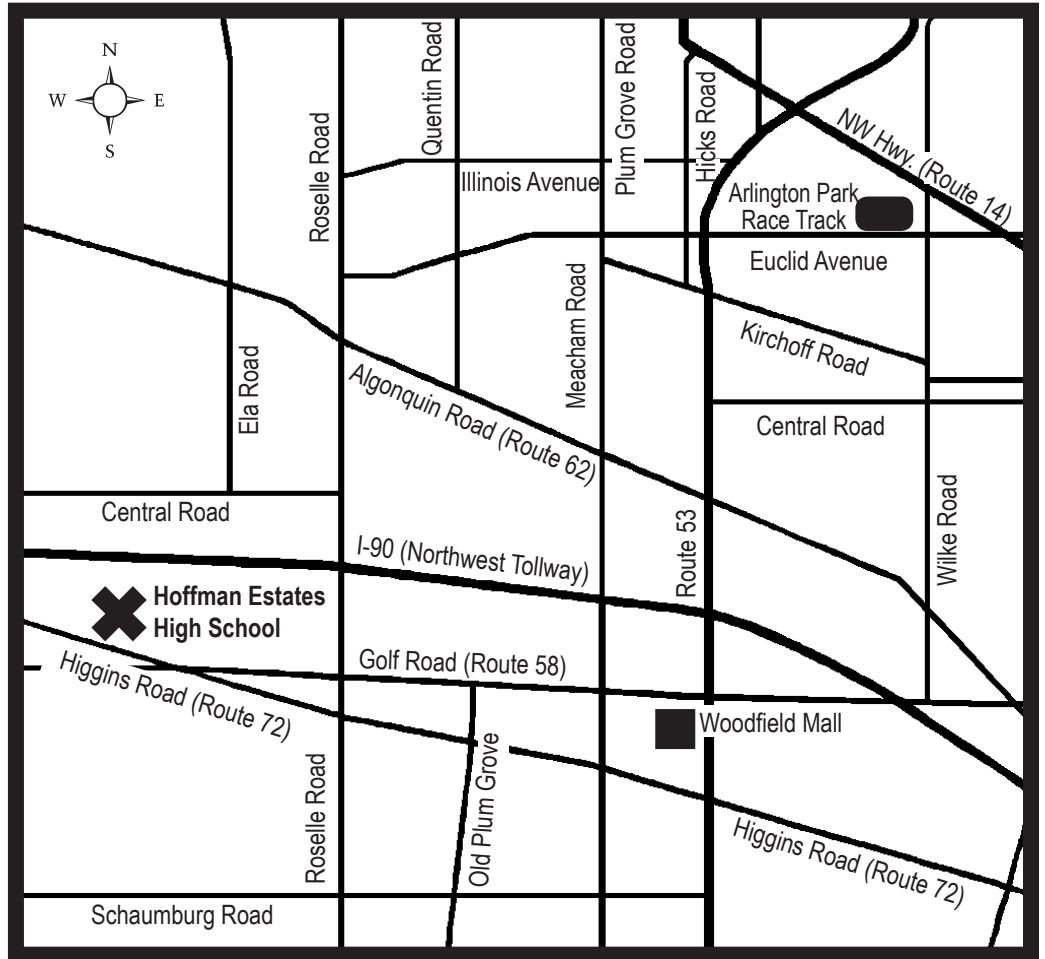

Daniel E. Gates,
Superintendent

From the North:

- Take Route 53 south to Higgins Road (Route 72)
- Exit Higgins Road west
- School is approximately 5 miles ahead on the right (northeast corner of Higgins Road and Gannon Drive)

From the South:

- Take I-290 or I-355 north to Route 53 north
- Route 53 north to Higgins Road (Route 72)
- Exit Higgins Road west
- School is approximately 5 miles ahead on the right (northeast corner of Higgins Road and Gannon Drive)

From Chicago:

- Take I-90 west to Roselle Road south
- Roselle Road south to Golf Road west (Route 58)
- Golf Road west to Higgins Road (Route 72)
- Higgins Road west
- School is approximately one-half mile ahead on the right (northeast corner of Higgins Road and Gannon Road)

From the West:

- Take I-90 east to Route 59 north
- Route 59 north to Higgins Road (Route 72)
- Exit Higgins Road east
- School is approximately 5 miles ahead on the left (northeast corner of Higgins Road and Gannon Drive)