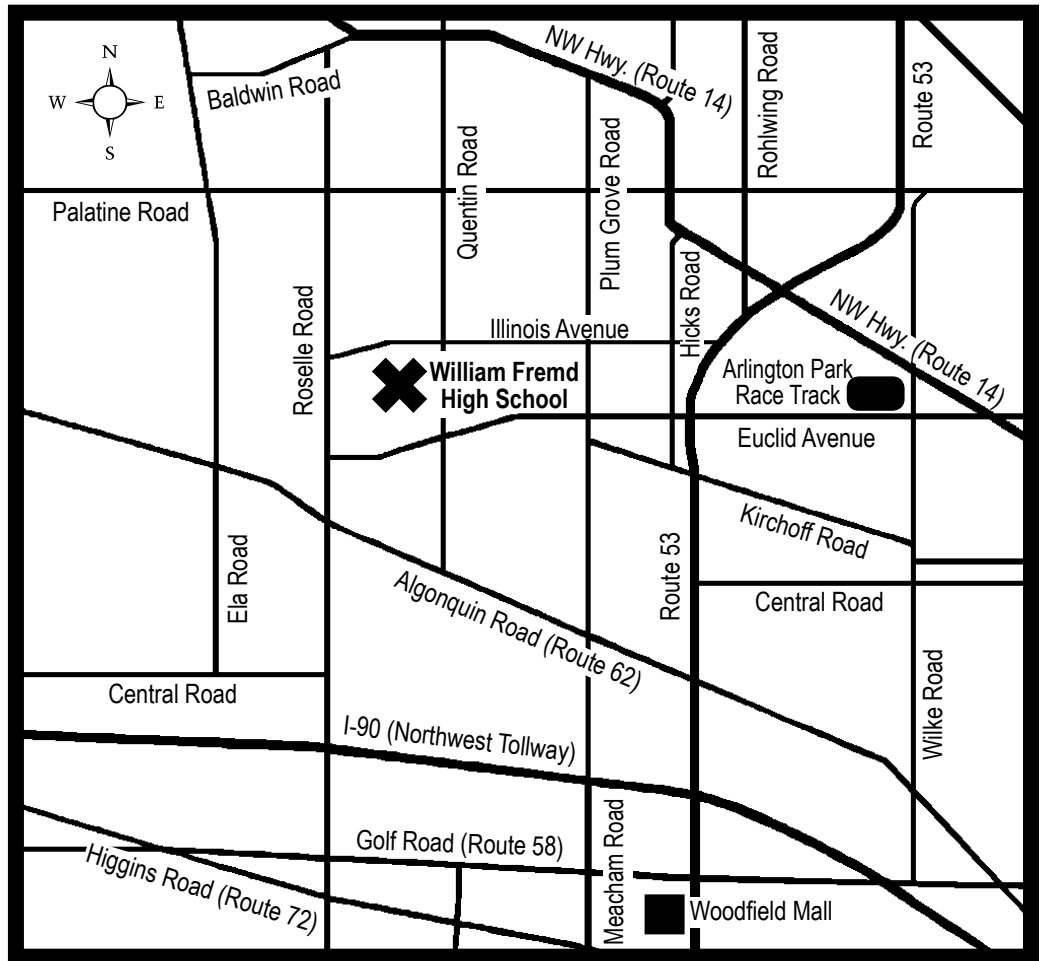

From the North:

- Take Route 53 south to Euclid Avenue
- Exit Euclid Avenue west
- Euclid Avenue west to Quentin Road
- Right turn (north) on Quentin Road
- School is 3 blocks ahead on the left
(southwest corner of Quentin Road and Illinois Avenue)

From the South:

- Take I-290 or I-355 north to Route 53 north
- Route 53 north to Euclid Avenue
- Exit Euclid Avenue west
- Euclid Avenue west to Quentin Road
- Right turn (north) on Quentin Road
- School is 3 blocks ahead on the left
(southwest corner of Quentin Road and Illinois Avenue)

From Chicago:

- Take I-90 west to Roselle Road north
- Roselle Road north to Illinois Avenue
- Right turn (east) on Illinois Avenue
- School is ahead on the right (southwest corner of Quentin Road and Illinois Avenue)

From the West:

- Take I-90 east to Route 53 north
- Route 53 north to Euclid Avenue
- Exit Euclid Avenue west
- Euclid Avenue west to Quentin Road
- Right turn (north) on Quentin Road
- School is 3 blocks ahead on the left
(southwest corner of Quentin Road and Illinois Avenue)