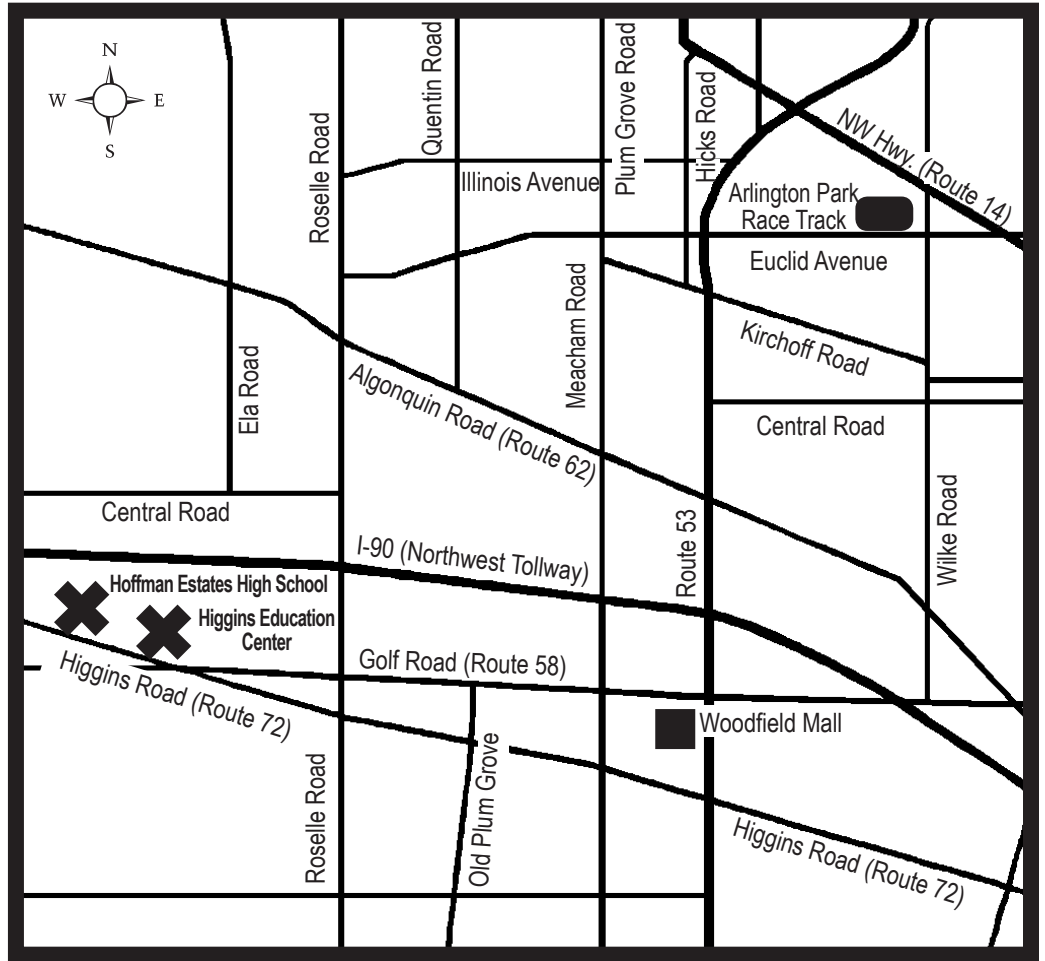

Directions to Higgins Education Center

1030 W. Higgins Road · Hoffman Estates, Illinois

District 211
Higgins Education Center
 (847) 755-6640
 Amy Friel,
 Program Administrator

Township High School
District 211
 (847) 755-6600
 Daniel E. Gates,
 Superintendent

From the North:

- Take Route 53 south to Higgins Road (Route 72)
- Exit Higgins Road west
- School is approximately 5 miles ahead on the right

From the South:

- Take I-290 or I-355 north to Route 53 north
- Route 53 north to Higgins Road (Route 72)
- Exit Higgins Road west
- School is approximately 5 miles ahead on the right

From Chicago:

- Take I-90 west to Roselle Road south
- Roselle Road south to Golf Road west (Route 58)
- Golf Road west to Higgins Road (Route 72)
- Higgins Road west
- School is approximately one-half mile ahead on the right

From the West:

- Take I-90 east to Route 59 north
- Route 59 north to Higgins Road (Route 72)
- Exit Higgins Road east
- School is approximately 5 miles ahead on the left