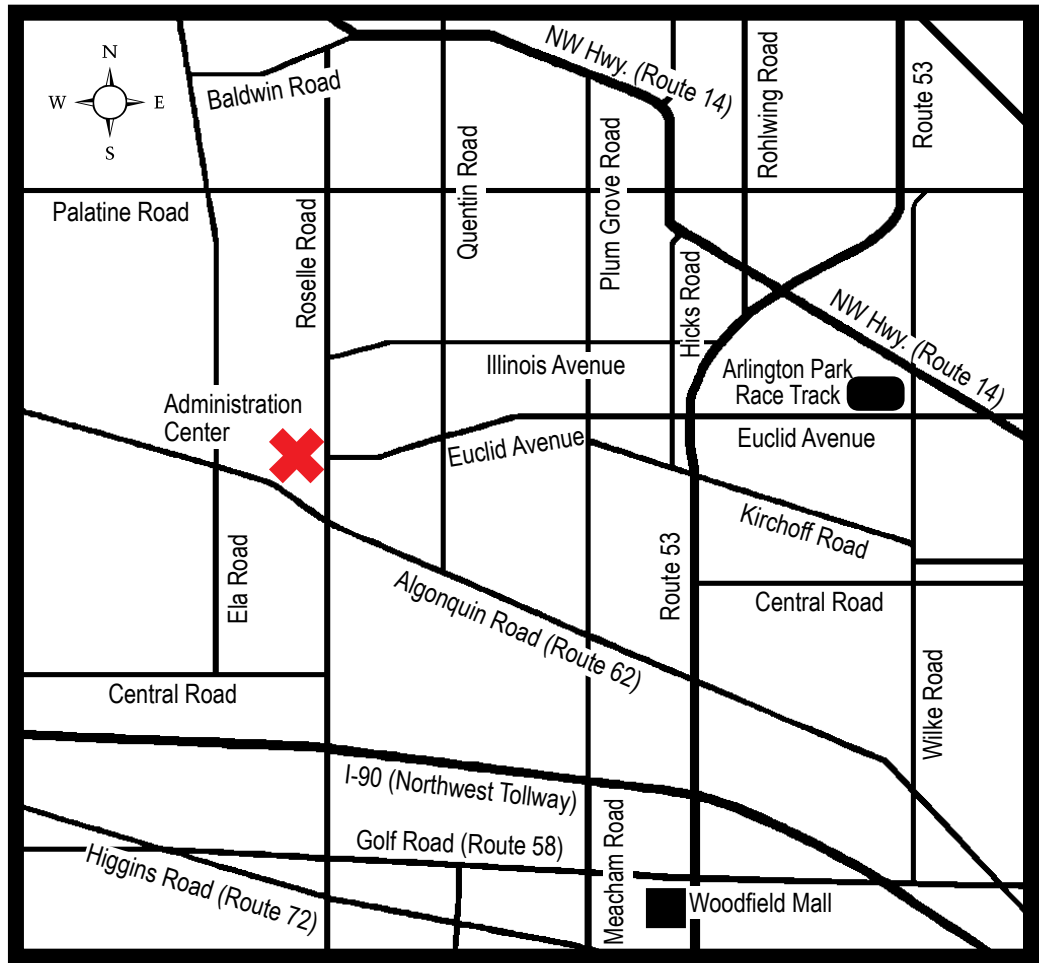

Directions to G.A. McElroy Administration Center 1750 South Roselle Road • Palatine, Illinois

**Township High School
District 211**
(847) 755-6600
Daniel E. Cates
Superintendent

From the North:

- Take Route 53 south to Euclid Avenue
- Exit Euclid Avenue west
- Euclid Avenue west to Roselle Road
- Left turn (south) on Roselle Road
- Administration Center is on the right side (between Euclid Road and Algonquin Road)

From the South:

- Take I-290 or I-355 north to Route 53 north
- Route 53 north to Euclid Avenue
- Exit Euclid Avenue west
- Euclid Avenue west to Roselle Road
- Left turn (south) on Roselle Road
- Administration Center is on the right side (between Euclid Road and Algonquin Road)

From Chicago:

- Take I-90 west to Roselle Road
- Exit Roselle Road north
- Administration Center is on the left side (between Euclid Road and Algonquin Road)

From the West:

- Take I-90 east to Route 53 north
- Route 53 north to Euclid Avenue
- Exit Euclid Avenue west
- Euclid Avenue west to Roselle Road
- Left turn (south) on Roselle Road
- Administration Center is on the right side (between Euclid Road and Algonquin Road)