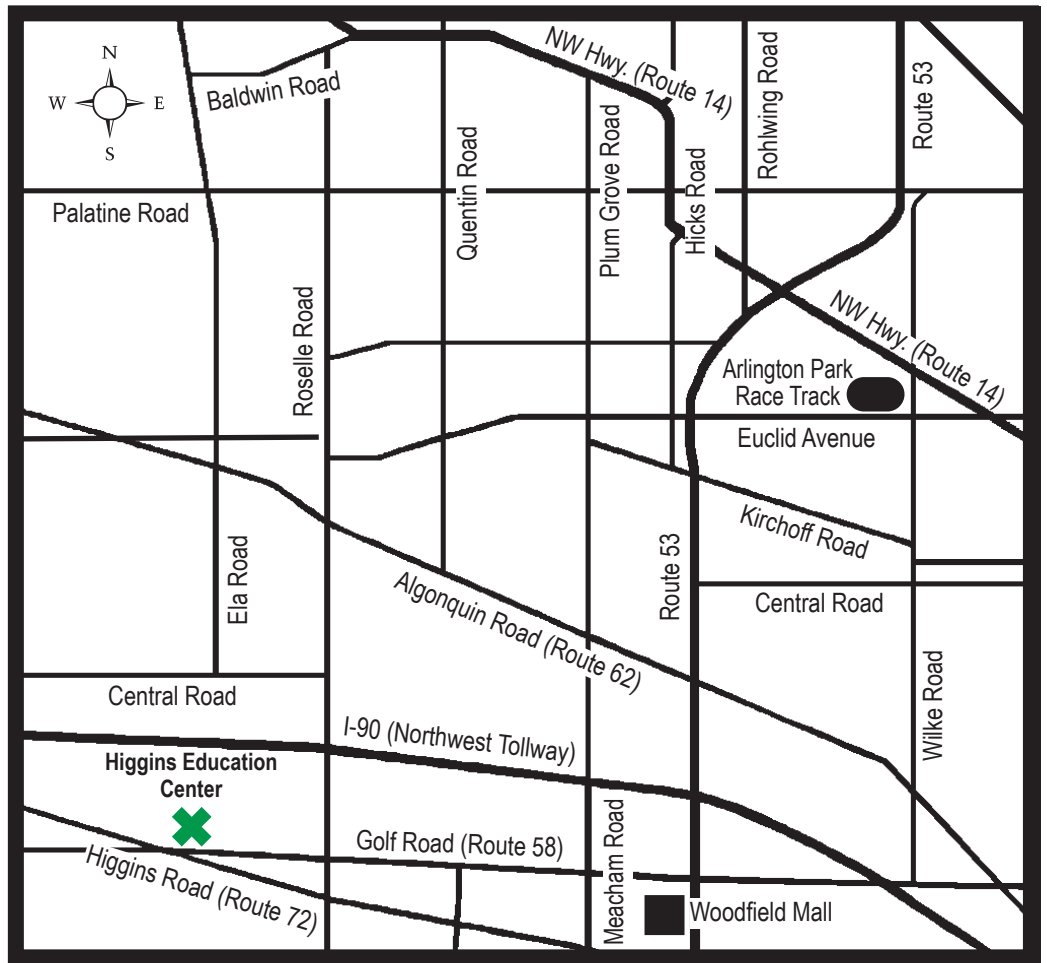

Directions to
Higgins Education Center
1030 W. Higgins Road · Hoffman Estates, Illinois

District 211
Higgins Education
Center

(847) 755-6640
Jessica Orstead,
Program Administrator

Township High School
District 211

(847) 755-6600
Lisa Small,
Superintendent

From the North:

- Take Route 53 south to Higgins Road (Route 72)
- Exit Higgins Road west
- School is approximately 5 miles ahead on the left

From the South:

- Take I-290 or I-355 north to Route 53 north
- Route 53 north to Higgins Road (Route 72)
- Exit Higgins Road west
- School is approximately 5 miles ahead on the right

From Chicago:

- Take I-90 west to Roselle Road south
- Roselle Road south to Golf Road west (Route 58)
- Golf Road west to Higgins Road (Route 72)
- Higgins Road west
- School is approximately one-half mile ahead on the right

From the West:

- Take I-90 east to Route 59 north
- Route 59 north to Higgins Road (Route 72)
- Exit Higgins Road east
- School is approximately 5 miles ahead on the left