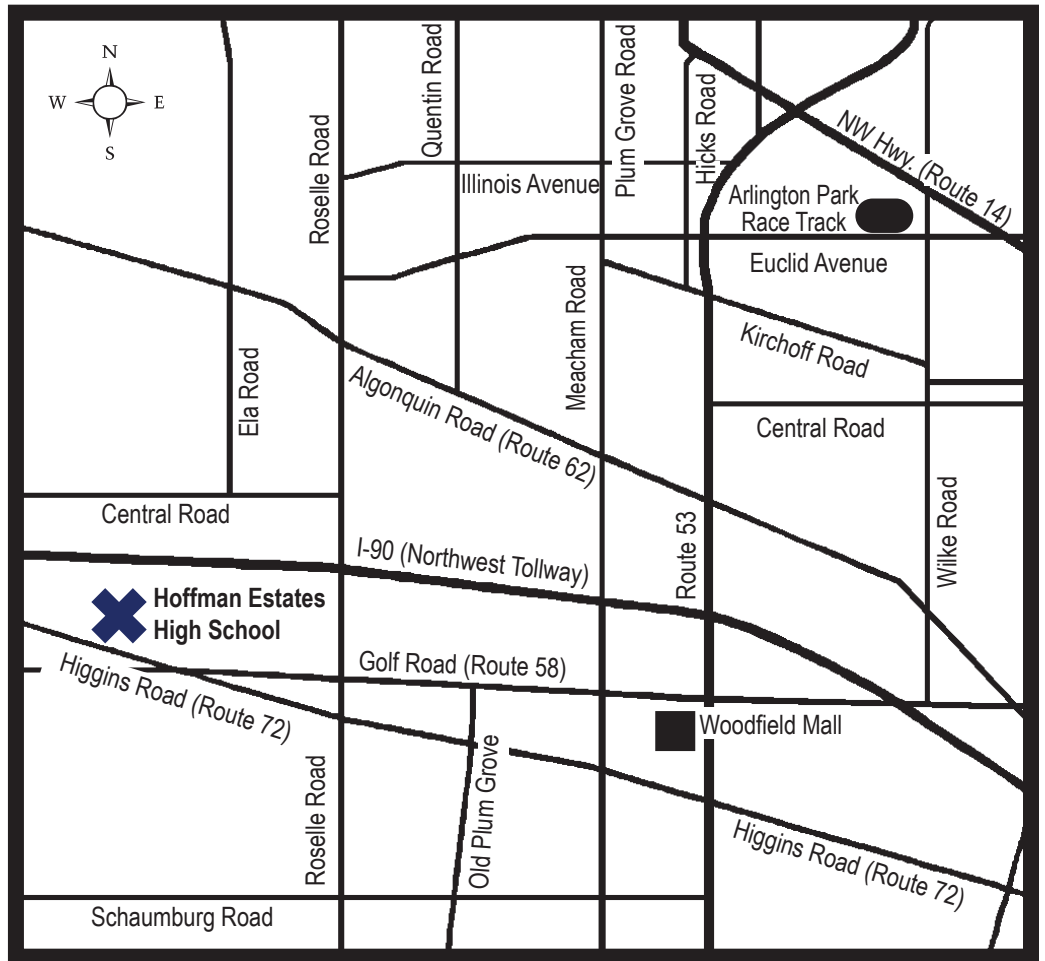

Lisa Small,
Superintendent

From the North:

- Take Route 53 south to Higgins Road (Route 72)
- Exit Higgins Road west
- School is approximately 5 miles ahead on the right (northeast corner of Higgins Road and Gannan Drive)

From the South:

- Take I-290 or I-355 north to Route 53 north
- Route 53 north to Higgins Road (Route 72)
- Exit Higgins Road west
- School is approximately 5 miles ahead on the right (northeast corner of Higgins Road and Gannan Drive)

From Chicago:

- Take I-90 west to Roselle Road south
- Roselle Road south to Golf Road west (Route 58)
- Golf Road west to Higgins Road (Route 72)
- Higgins Road west
- School is approximately one-half mile ahead on the right (northeast corner of Higgins Road and Gannan Road)

From the West:

- Take I-90 east to Route 59 north
- Route 59 north to Higgins Road (Route 72)
- Exit Higgins Road east
- School is approximately 5 miles ahead on the left (northeast corner of Higgins Road and Gannan Drive)