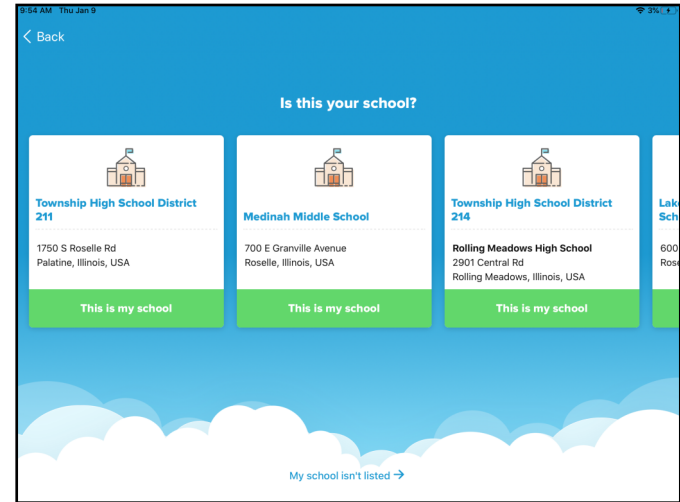

Step 1 Download, and open Sora from the Self-Service App. Then find “Township High School 211”

Step 2 Sign-in to “Township High School 211”

Username– Lastname1234 (from your email –without the “@students.d211.org”)