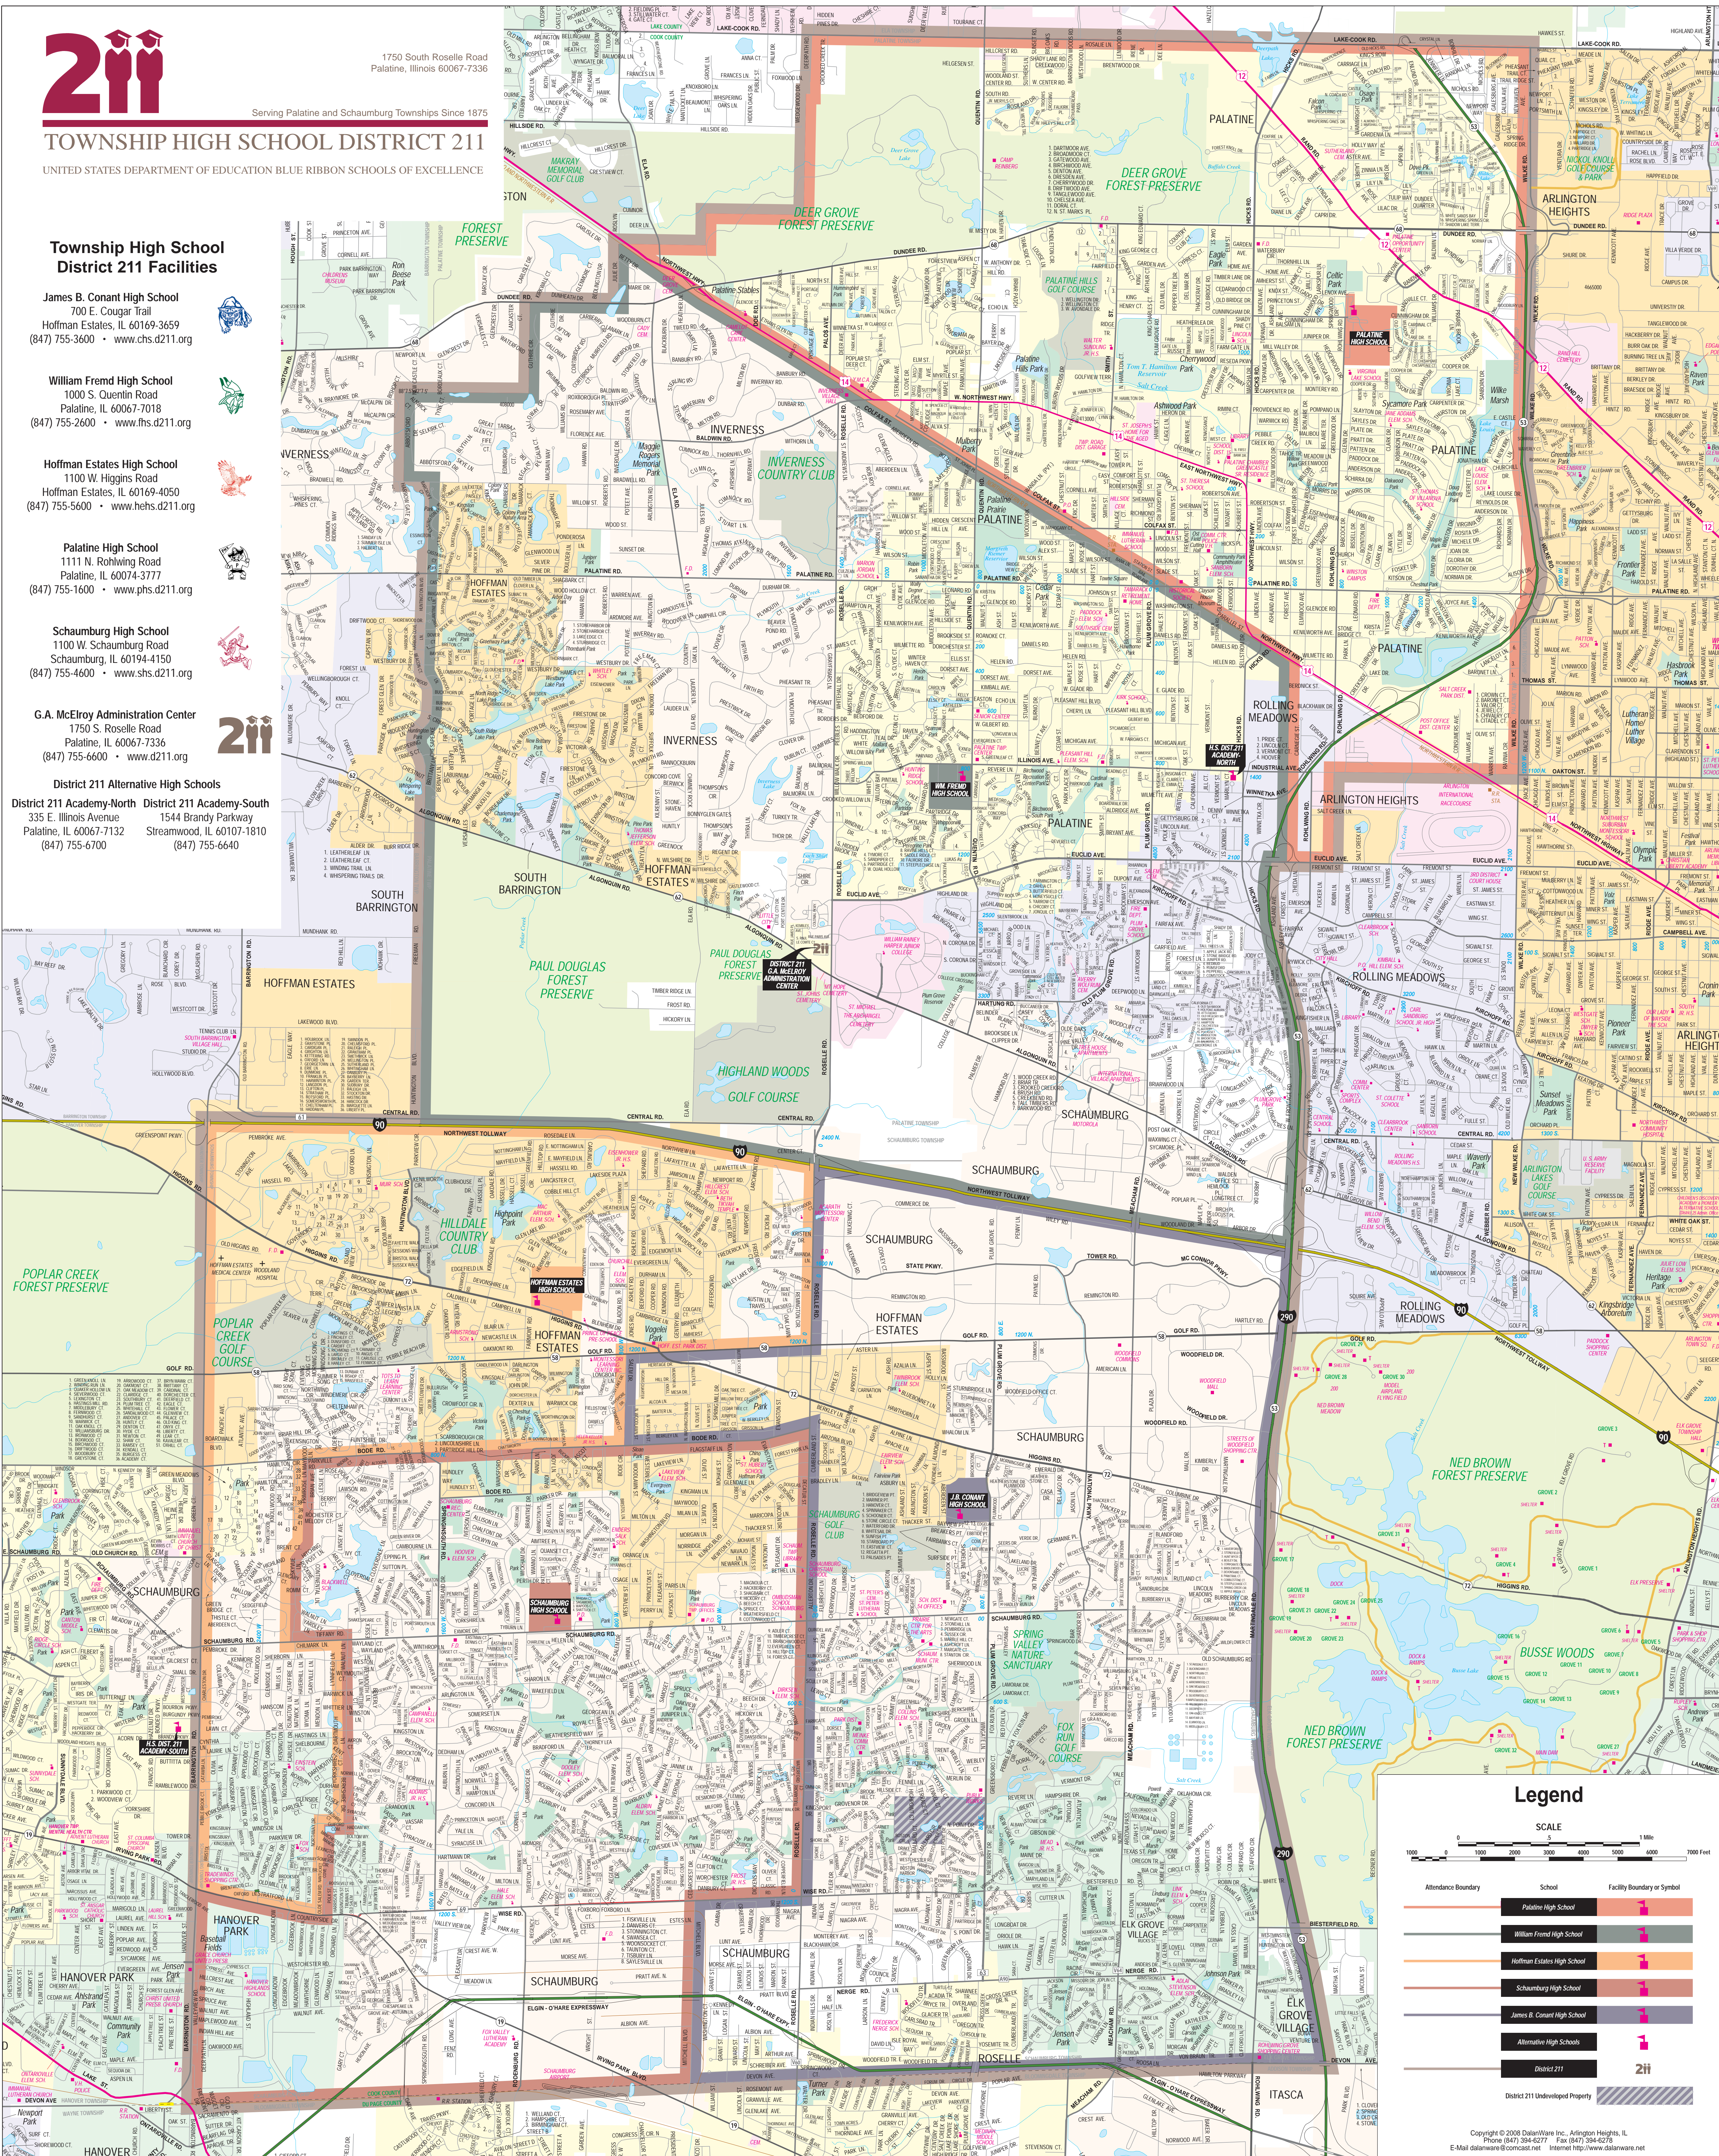

Serving Palatine and Schaumburg Townships Since 1875

TOWNSHIP HIGH SCHOOL DISTRICT 211

UNITED STATES DEPARTMENT OF EDUCATION BLUE RIBBON SCHOOLS OF EXCELLENCE

Township High School District 211 Facilities

James B. Conant High School
700 E. Cougar Trail
Hoffman Estates, IL 60169-3659
(847) 755-3600 • www.chs.d211.org

William Fremd High School
1000 S. Quentin Road
Palatine, IL 60067-7018
(847) 755-2600 • www.fhs.d211.org

Hoffman Estates High School
1100 W. Higgins Road
Hoffman Estates, IL 60169-4050
(847) 755-5600 • www.hehs.d211.org

Palatine High School
1111 N. Rohlwing Road
Palatine, IL 60074-3777
(847) 755-1600 • www.phs.d211.org

Schaumburg High School
1100 W. Schaumburg Road
Schaumburg, IL 60194-4150
(847) 755-4600 • www.shs.d211.org

G.A. McElroy Administration Center
1750 S. Roselle Road
Palatine, IL 60067-7336
(847) 755-6600 • www.d211.org

District 211 Alternative High Schools

District 211 Academy-North 335 E. Illinois Avenue
Palatine, IL 60067-7132 (847) 755-6700

District 211 Academy-South 1544 Brandy Parkway
Streamwood, IL 60107-1810 (847) 755-6640

Legend

- Attendance Boundary
- School
- Facility Boundary or Symbol
- Palatine High School
- William Fremd High School
- Hoffman Estates High School
- Schaumburg High School
- James B. Conant High School
- Alternative High Schools
- District 211
- 211
- District 211 Undeveloped Property